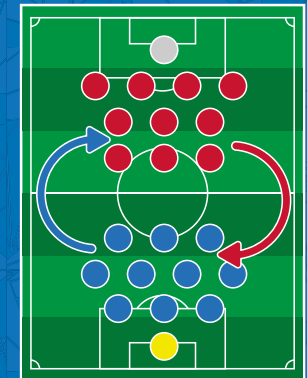

TERRY'S GUIDE TO THE GAME

Huddersfield Town are also known as 'The Terriers' and you can find one on our crest.

Each team starts with 11 players, including a goalkeeper who plays in a different colour kit.

The match is two 45 minute halves which adds up to one 90 minute game.

When Huddersfield Town play at home they like to wear:

Blue and white striped shirts

White shorts

with blue and white socks

Each of the players of the team has their own name and number on the back of their shirt

At half time (after the first 45 minutes), the players swap ends.

Each team tries to score in a different goal in each half.

You'll find me around the stadium, and the family stand before kick-off.

Come and say hello!